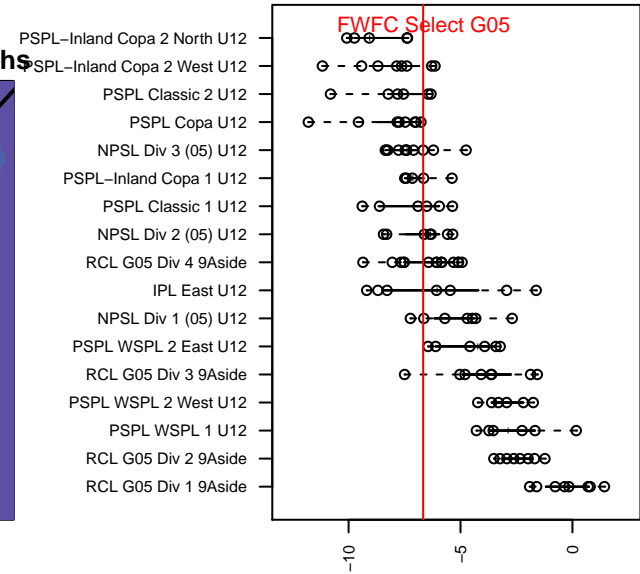

FWFC Select G05

Federal Way FC
 Federal Way, WA
 G05 total strength=530
 attack=0.76 defense=0.2
 fall league = NPSL Div 3 (05) U12

alt names used:
 FWFC G05 Select
 FWFC G05 Select
 FWFC G05 Select
 FWFC G05 Select

Venues played:
 2016 Blast Off G2005 B
 2016 Xtreme Cup GU12 Silver
 2016 NPSL Division 3 (05) U12
 2016 Founders Cup G05 Div A

FWFC Select G05
 Dots are actual minus expected GF (blue circles) and GA (red triangles).
 Blue line is smoothed change in attack strength. Red is smoothed change in defense strength.

**attack and defense variance (black dot)
relative to other teams
and top 10 in region**

**attack and defense rating
relative to others at age
and all opponents in last 13 months**

Performance relative to 13 month average