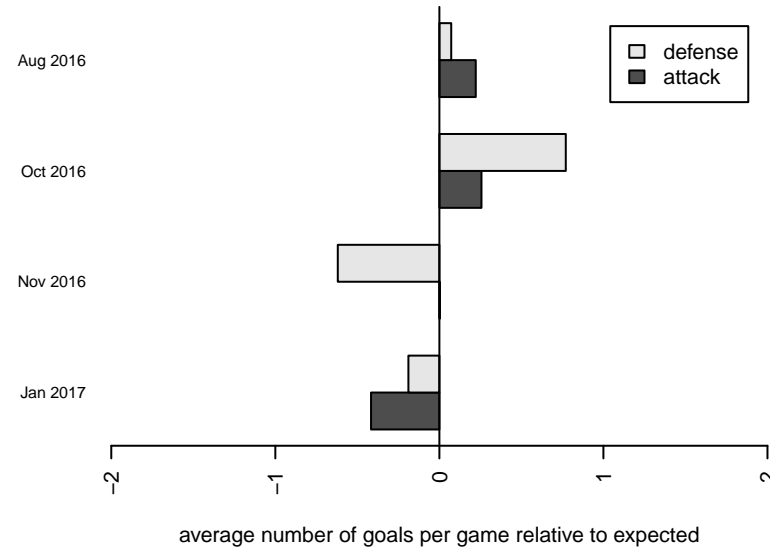

Performance relative to 13 month average