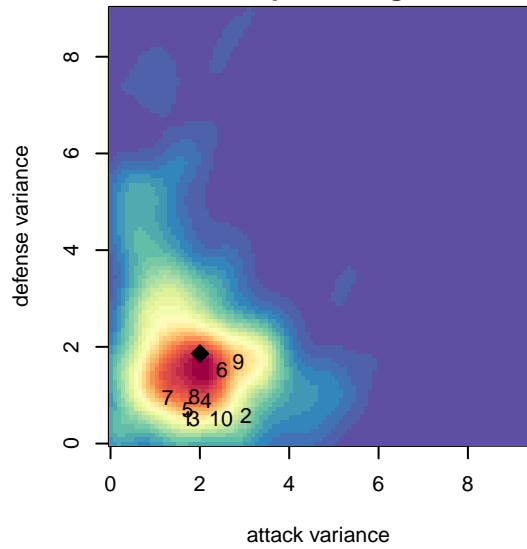

**attack and defense variance (black dot)
relative to other teams
and top 10 in region**